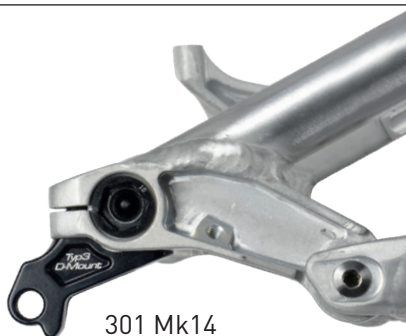

X12 Typ1  
hanger  
D-Mount  
Art. #117082

Standard Shimano / Sram

## Typ 2

Direct Mount / Shimano

X12 Typ2  
hanger screw  
26.0 mm  
Art. #116849

X12 Typ2  
hanger  
standard  
Art. #116825

101 Mk1  
301 Mk11(2) - Mk13  
601 Mk3  
H-3 Mk1

X12 Typ2  
hanger screw  
26.0 mm  
Art. #116849

X12 Typ2  
hanger  
D-Mount  
Art. #116832

Standard Shimano / Sram

## Typ 3

Direct Mount / Shimano

X12 Typ3  
hanger screw  
26.0 mm  
Art. #116849

X12 Typ3  
hanger  
standard  
Art. #128118

301 Mk14  
601 Mk4  
H-3 Mk2  
901 Mk3

X12 Typ3  
hanger screw  
26.0 mm  
Art. #116849