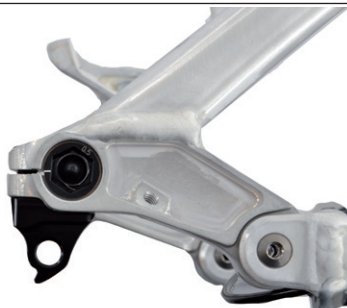

# X-12 HANGER & HANGER SCREW FOR OEM

Standard Shimano / Sram

## Typ 1

Direct Mount / Shimano

X12 Typ1  
hanger screw  
28.5 mm (PER LITEVILLE VITE 27mm)  
Art. #105676

X12 Typ1  
hanger  
Art. #105669

301 Mk7 - Mk11(1)  
601 Mk1 - Mk2  
901 Mk1 - Mk2

X12 Typ1  
hanger screw  
33.5 mm  
Art. #117099

X12 Typ1  
hanger  
D-Mount  
Art. #117082

Standard Shimano / Sram

## Typ 2

Direct Mount / Shimano

X12 Typ2  
hanger screw  
26.0 mm  
Art. #116849

X12 Typ2  
hanger  
standard  
Art. #116825

101 Mk1  
301 Mk11(2) - Mk13  
601 Mk3  
H-3 Mk1

X12 Typ2  
hanger screw  
26.0 mm  
Art. #116849