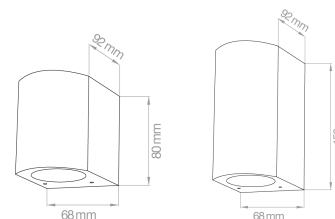

## UP & DOWN GU10 IP44 SEMITONDO

Spot 230V per interno ed esterno con uno o due punti luce  
Spot for indoor and outdoor with one or two light points

**Materiale / Material:**

- Lega alluminio  
Aluminium alloy

Codice Code	Potenza Power	Tensione Voltage	IP	Finitura Finish	Attacco Socket	PKG
UPD1GU10BI	MAX 50W	230V	IP 44	Bianco / White	1 X GU10	1/20
UPD1GU10AN	MAX 50W	230V	IP 44	Antracite / anthracite	1 X GU10	1/20
UPD2GU10BI	MAX 2 x 50W	230V	IP 44	Bianco / White	2 X GU10	1/20
UPD2GU10AN	MAX 2 x 50W	230V	IP 44	Antracite / anthracite	2 X GU10	1/20