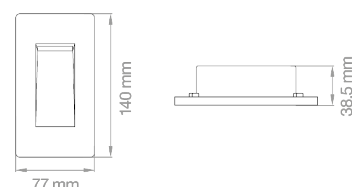

SEGNAPASSO INCLINATO VERTICALE 3W

Per scatole standard 504 Segnapasso LED dimmerabile verticale
inclinato da incasso 3W - 230V
For standard box 504 Recessed inclined vertical dimmable 3W -
230V LED steplight

Materiale / Material:

- Metallo e policarbonato
Metal and polycarbonate

Incluso / Included:

- Nr. 2 Flange: Bianca - Silver
Nr. 2 flanges: white - silver

Non incluso / Not included:

- Cassaforma 504
Formwork 504

Codice Code	Potenza Power	Tensione Voltage	Lumen	Kelvin	LED	CRI	Fascio Beam Angle	IP	Finitura Finish	Lunghezza cavo Cable length	PKG
SPLED504VBC	3W	220 - 240V	65 Lm	3000K	SMD	>80Ra	100°	IP 65	bianco/silver / white/silver	15 cm	1/40
SPLED504VBN	3W	220 - 240V	70 Lm	4000K	SMD	>80Ra	100°	IP 65	bianco/silver / white/silver	15 cm	1/40