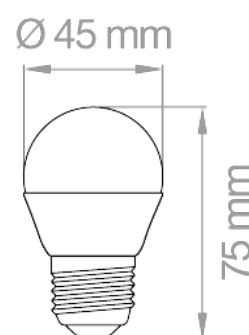

SFERA E27 8W

Lampadina LED SMD a sfera E27 8W - 230V
Sphere SMD LED lamp E27 8W - 230V

Materiale / Material:

- Corpo in alluminio ricoperto in termoplastico
Bulbo in policarbonato
Aluminium body covered in thermoplastic
PC bulb

Codice Code	Potenza Power	Tensione Voltage	Lumen	Kelvin	CRI	Fascio Beam Angle	Attacco Socket	Comparazione Comparison	PKG
SF458WE27BC	8 W	220 - 240V	710 Lm	3000K	>80Ra	220°	E27	inc. = 50W	10/100
SF458WE27BN	8 W	220 - 240V	730 Lm	4000K	>80Ra	220°	E27	inc. = 50W	10/100
SF458WE27BF	8 W	220 - 240V	750 Lm	6400K	>80Ra	220°	E27	inc. = 50W	10/100