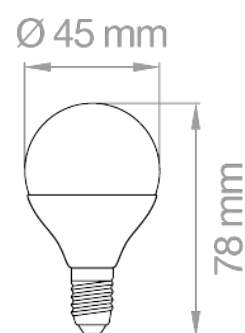

SFERA E14 8W

Lampadina LED SMD a sfera E14 8W - 230V
Sphere SMD LED lamp E14 8W - 230V

Materiale / Material:

- Corpo in alluminio ricoperto in termoplastico
Bulbo in policarbonato
Aluminium body covered in thermoplastic
PC bulb

Codice Code	Potenza Power	Tensione Voltage	Lumen	Kelvin	CRI	Fascio Beam Angle	Attacco Socket	Comparazione Comparison	PKG
SF458WE14BC	8 W	220 - 240V	710 Lm	3000K	>80Ra	220°	E14	inc. = 50W	10/100
SF458WE14BN	8 W	220 - 240V	730 Lm	4000K	>80Ra	220°	E14	inc. = 50W	10/100
SF458WE14BF	8 W	220 - 240V	750 Lm	6400K	>80Ra	220°	E14	inc. = 50W	10/100