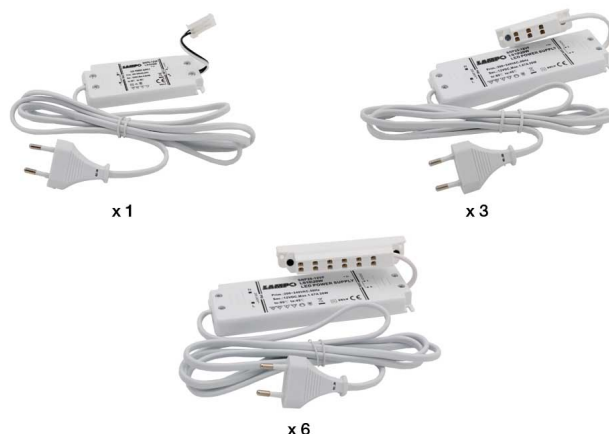

## SET LS10/LS24 AMP

Tensione costante Set alimentazione completo 230-12V/24V con connessione AMP in parallelo per uso interno  
 Constant voltage Complete SET power supply 230V - 12V/24 DC with parallel AMP connection for indoor use

**Consigli per l'utilizzo / Advice for use::**

- Scegliere il wattaggio desiderato (Power)  
 Choose the desired wattage (Power)

Codice Code	Potenza Power	IP	INPUT INPUT	OUTPUT OUTPUT	PKG
SETLS10X1/w...	6-8-15-20-30-48-60-150W	IP 20	230V cavo (cable) 150 cm + spina (plug)	12V cavo (cable) 10cm + AMP x1	1/1
SETLS10X3/w...	6-8-15-20-30-48-60-150W	IP 20	230V cavo (cable) 150 cm + spina (plug)	12V cavo (cable) 10 cm + AMP x3	1/1
SETLS10X6/w...	6-8-15-20-30-48-60-150W	IP 20	230V cavo (cable) 150 cm + spina (plug)	12V cavo (cable) 10 cm + AMP x6	1/1
SETLS24X1/w...	45-60-100-150-200-360W	IP 20	230V cavo (cable) 150 cm + spina (plug)	24V cavo (cable) 10 cm + AMP x1	1/1
SETLS24X3/w...	45-60-100-150-200-360W	IP 20	230V cavo (cable) 150 cm + spina (plug)	24V cavo (cable) 10 cm + AMP x3	1/1
SETLS24X6/w...	45-60-100-150-200-360W	IP 20	230V cavo (cable) 150 cm + spina (plug)	24V cavo (cable) 10 cm + AMP x6	1/1
SETLS10X1-100W					
SETLS10X1-150W					
SETLS10X1-15W					
SETLS10X1-200W					
SETLS10X1-20W					
SETLS10X1-30W					
SETLS10X1-360W					
SETLS10X1-48W					
SETLS10X1-60W					
SETLS10X1-6W					
SETLS10X1-8W					
SETLS10X3-100W					
SETLS10X3-150W					
SETLS10X3-15W					
SETLS10X3-200W					
SETLS10X3-20W					
SETLS10X3-30W					
SETLS10X3-360W					
SETLS10X3-48W					
SETLS10X3-60W					
SETLS10X3-6W					
SETLS10X3-8W					
SETLS10X6-100W					
SETLS10X6-150W					
SETLS10X6-15W					
SETLS10X6-200W					
SETLS10X6-20W					
SETLS10X6-30W					
SETLS10X6-360W					
SETLS10X6-48W					
SETLS10X6-60W					
SETLS10X6-6W					
SETLS10X6-8W					
SETLS24X1-100W					
SETLS24X1-150W					
SETLS24X1-15W					
SETLS24X1-200W					