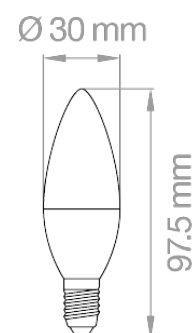

OLIVA E14 8W

Lampadina LED SMD a oliva E14 8W - 230V
Olive SMD LED lamp E14 8W - 230V

Materiale / Material:

- Corpo in alluminio ricoperto in termoplastico
Bulbo in policarbonato
Aluminium body covered in thermoplastic
PC bulb

Codice Code	Potenza Power	Tensione Voltage	Lumen	Kelvin	CRI	Fascio Beam Angle	Attacco Socket	Comparazione Comparison	PKG
OL308WE14BC	8 W	220 - 240V	710 Lm	3000K	>80Ra	220°	E14	inc. = 50W	10/100
OL308WE14BN	8 W	220 - 240V	730 Lm	4000K	>80Ra	220°	E14	inc. = 50W	10/100
OL308WE14BF	8 W	220 - 240V	750 Lm	6400K	>80Ra	220°	E14	inc. = 50W	10/100