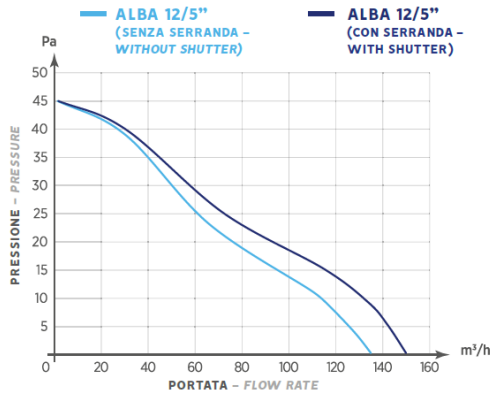

ACCESSORI (PAGINA 66) - ACCESSORIES (PAGE 66)