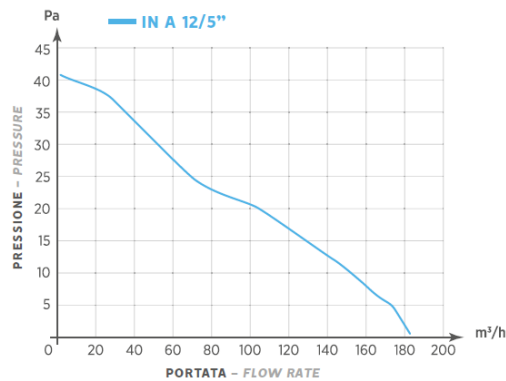

Axial fans to extract air directly outside or through short ducting also suitable for glass application with optional glass kit.

- Operating indicator light (except for IN 9/3,5");
- Low profile grille. Click assembly of the grille;
- Two fixing screws for easy installation;
- For ducts Ø 92-100-125-150 mm;
- Base, Timer, HT, PIR, 12V model options;
- A version: internal, silent automatic shutter;
- High performances, silent and with low power consumption;
- IPX4 protected (EN 60529);
- 45°C working temperature;
- BB version: ball bearing motor;
- SELV 12V version: working at 12V AC, installation within the safety zones 1 and 2;
- **POSITIONING:** wall mounting, ceiling mounting, glass mounting (except for IN 9/3,5").

**GRAFICI DI PORTATA - FLOW CHARTS**