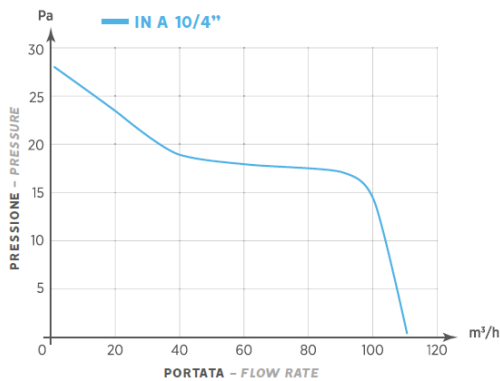

Axial fans to extract air directly outside or through short ducting also suitable for glass application with optional glass kit.

- Operating indicator light (except for IN 9/3,5");
- Low profile grille. Click assembly of the grille;
- Two fixing screws for easy installation;
- For ducts Ø 92-100-125-150 mm;
- Base, Timer, HT, PIR, 12V model options;
- A version: internal, silent automatic shutter;
- High performances, silent and with low power consumption;
- IPX4 protected (EN 60529);
- 45°C working temperature;
- BB version: ball bearing motor;
- SELV 12V version: working at 12V AC, installation within the safety zones 1 and 2;
- **POSITIONING:** wall mounting, ceiling mounting, glass mounting (except for IN 9/3,5").

**GRAFICI DI PORTATA - FLOW CHARTS**