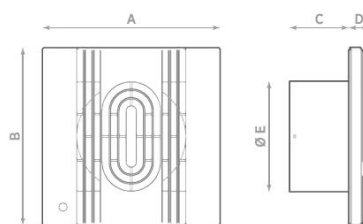

## ASPIRATORE ELICOIDALE – AXIAL FAN

| MODELLO<br>MODEL | A     | B     | C  | D  | ØE  |
|------------------|-------|-------|----|----|-----|
| IN 9/3,5"        | 121,5 | 121,5 | 63 | 21 | 92  |
| IN 10/4"         | 160   | 160   | 53 | 18 | 100 |
| IN 12/5"         | 180   | 180   | 53 | 19 | 120 |
| IN 15/6"         | 210   | 210   | 66 | 20 | 150 |
| IN A 10/4"       | 160   | 160   | 53 | 42 | 100 |
| IN A 12/5"       | 180   | 180   | 53 | 43 | 120 |
| IN A 15/6"       | 210   | 210   | 66 | 44 | 150 |