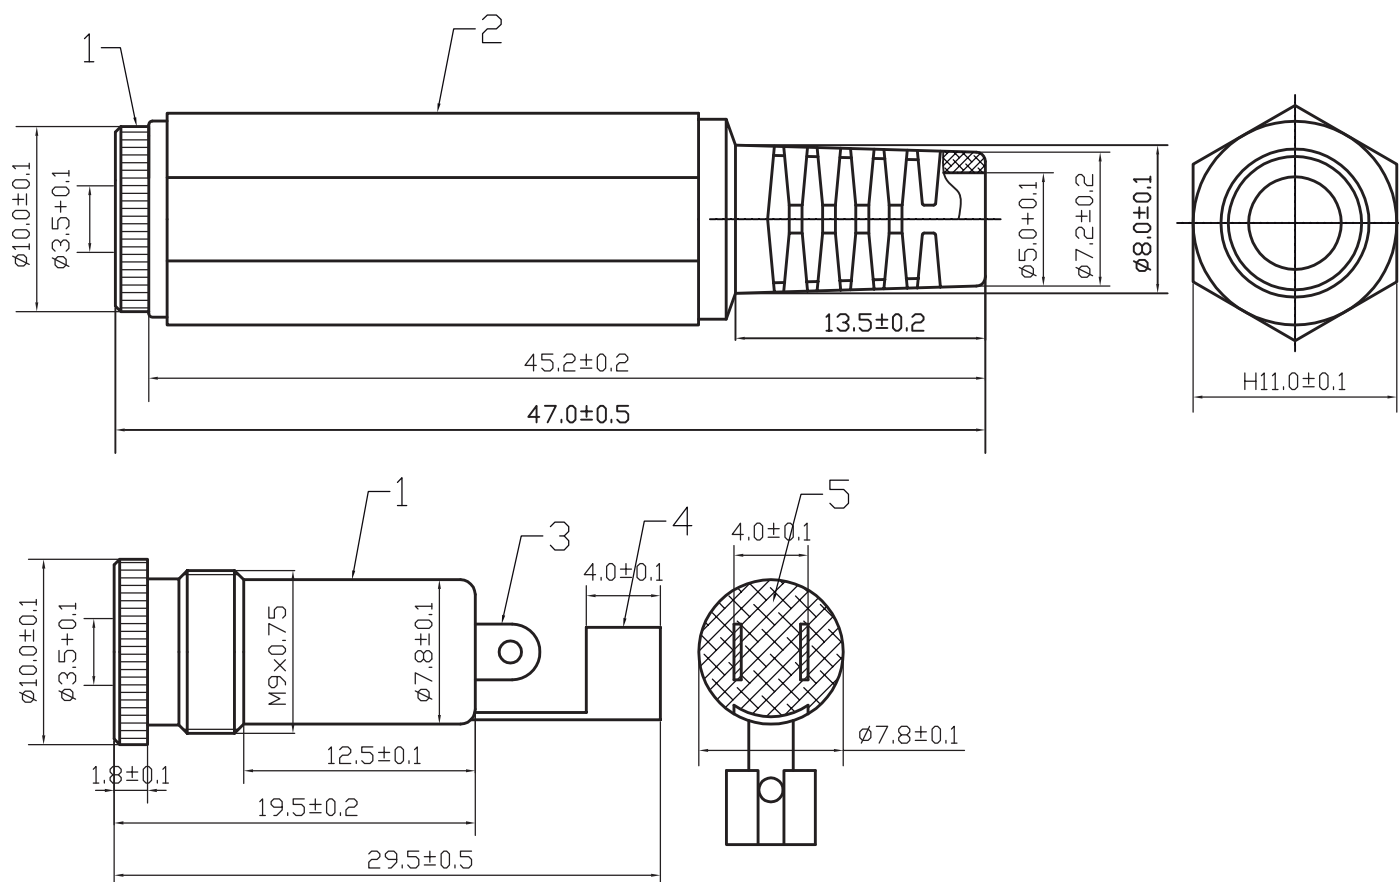

PRESA 2 POLI Ø 3,5 mm PROFESSIONALE CON GUIDACAVO

5	DIELECTRIC	POM						
4	CRIMPING PATCH	BRASS						
3	PIN	BRASS						
2	PLASTIC HANDLE	PE	TOLERANCE					
1	BODY	BRASS	0 - 10	±0.05				
			10 - 99	±0.5				
			100 - 999	±10.0				
			1000 - 9999	±100.00				
			10000 - 99999	±1000.00				
REV	PART NO. & SAMPLE NO.	DATE	BY					TITLE
A								3.5mm Mono Jack, Plastic Handle
B								CUSTOMER