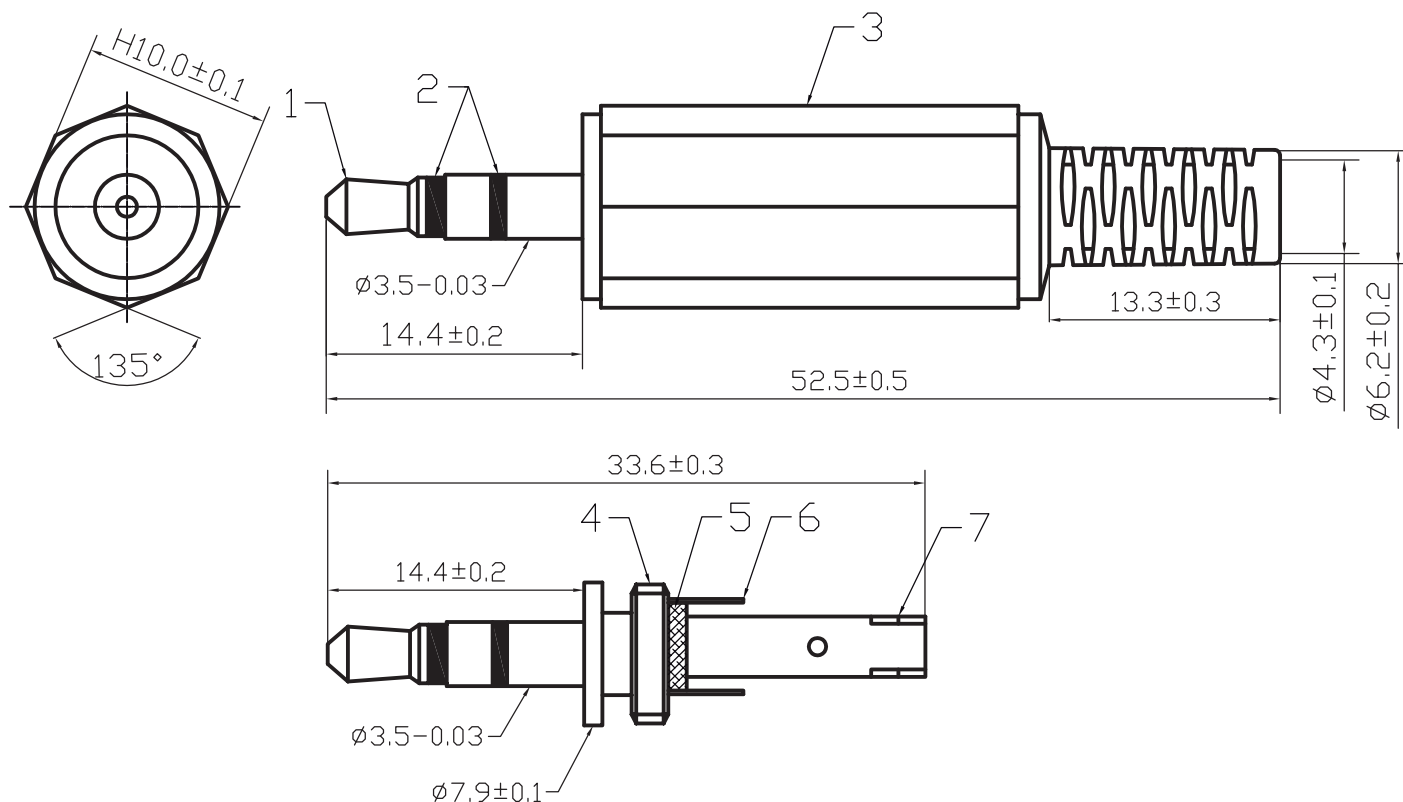

SPINA 3 POLI Ø 3,5 mm PROFESSIONALE CON GUIDACAVO

7	CRIMPING PATCH	Fe							
6	SOLDERING PATCH	BRASS							
5	DIELECTRIC	POM							
4	BODY	BRASS							
3	SHELL	PVC							
2	DIELECTRIC	POM							
1	FRONT POINT	BRASS							
ITEM	DESIGNATION	MATERIAL	TOLERANCE 0 - 10 ±0.05 10 - 99 ±0.5 100 - 999 ±10.0 1000 - 9999 ±100.00 10000 - 99999 ±1000.00						
REV	PART NO. & SAMPLE NO.	DATE	BY						
A				SHEET	SCALE	UNIT	REV	TITLE	3.5mm Stereo Plug, Plastic Handle
B				OF	1:1	mm	∅	CUSTOMER	