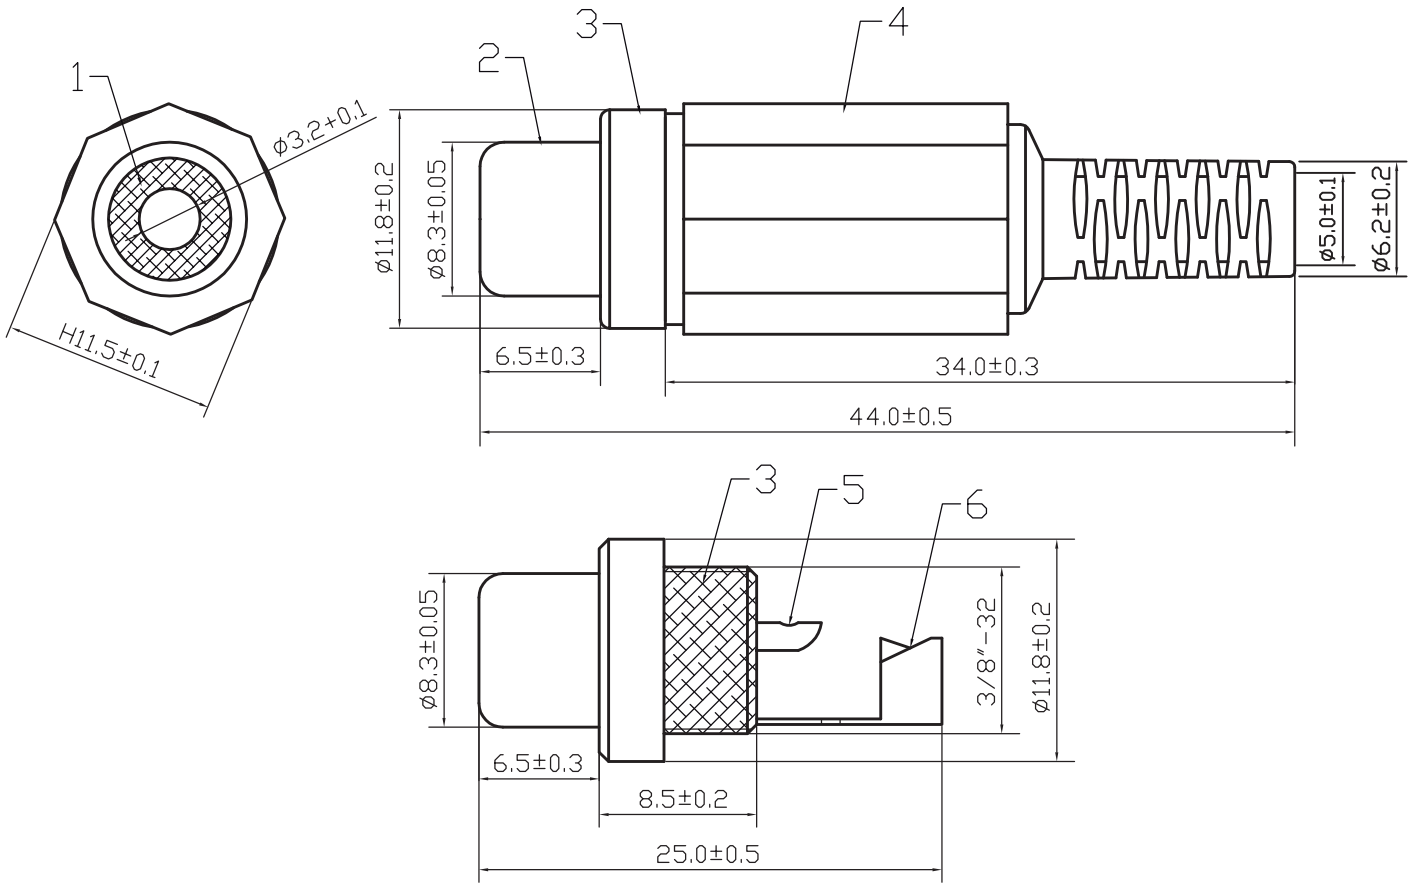

PRESE COASSIALI RCA PROFESSIONALI CON GUIDACAVO

6	CRIMPING PATCH	BRASS							
5	PIN	BRASS							
4	SHELL	PE							
3	PLASTIC HANDLE	ABS							
2	RCA JACK	BRASS							
1	DIELECTRIC	Bakelite							
ITEM	DESIGNATION	MATERIAL	TOLERANCE						
			0 - 10	±0.05					
			10 - 99	±0.5					
			100 - 999	±10.0					
			1000 - 9999	±100.00					
			10000 - 99999	±1000.00					
REV	PART NO. & SAMPLE NO.	DATE	BY	⊕	∠			TITLE	RCA Jack Plastic Handle W/Spring (Red/Black)
A						SHEET	SCALE	UNIT	REV
B						OF	1:1	mm	∅
								CUSTOMER	