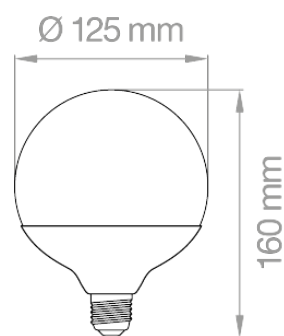

## GLOBO Ø120 E27 18W

Lampadina LED SMD a globo E27 18W - 230V  
Globe SMD LED lamp E27 18W - 230V

**Materiale / Material:**

- Corpo in alluminio ricoperto in termoplastico  
Bulbo in policarbonato  
Aluminium body covered in thermoplastic  
PC bulb

Codice Code	Potenza Power	Tensione Voltage	Lumen	Kelvin	CRI	Fascio Beam Angle	Attacco Socket	Comparazione Comparison	PKG
GL12018WE27BC	18W	220 - 240V	1350 Lm	3000K	>80Ra	220°	E27	inc. = 120W	1/24
GL12018WE27BN	18W	220 - 240V	1400 Lm	4000K	>80Ra	220°	E27	inc. = 120W	1/24
GL12018WE27BF	18W	220 - 240V	1450 Lm	6500K	>80Ra	220°	E27	inc. = 120W	1/24