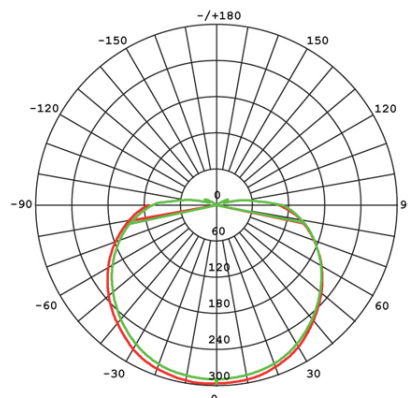

874/2012 

Height		
1m	13.36,296.21x	950.03cm
2m	3.340,74.051x	1900.05cm
3m	1.484,32.911x	2850.08cm
4m	0.8349,18.511x	3800.10cm
5m	0.5343,11.851x	4750.13cm

Eavg,Emax Angle: 156.22deg Diameter

UNIT: cd  
 — C30/210,156.3  
 — C0/180,157.7