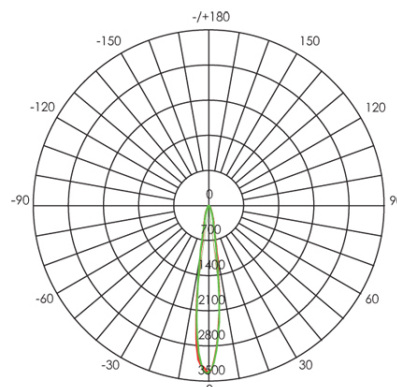

Height	Eavg, Emax	Angle: 14.73deg	Diameter
1m	2323, 3341lx		25.85cm
2m	580.8, 835.3lx		51.71cm
3m	258.1, 371.2lx		77.56cm
4m	145.2, 208.8lx		103.41cm
5m	92.93, 133.6lx		129.27cm

UNIT:cd  
 - V 0.0DEG PLAN,14.9  
 - H 0.0DEG PLAN,14.7