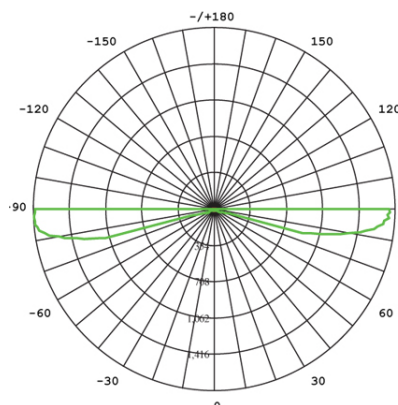

Height	Eavg, Emax	Angle: 10 deg	Diameter
1m	1212.08/1766.82Lx		17.5cm
2m	303.02/441.70Lx		34.9cm
3m	134.68/196.31Lx		52.4cm
4m	75.76/110.43Lx		69.8cm
5m	48.48/70.67Lx		87.3cm

UNIT: cd
 - C0/180,0
 - C90/270,0