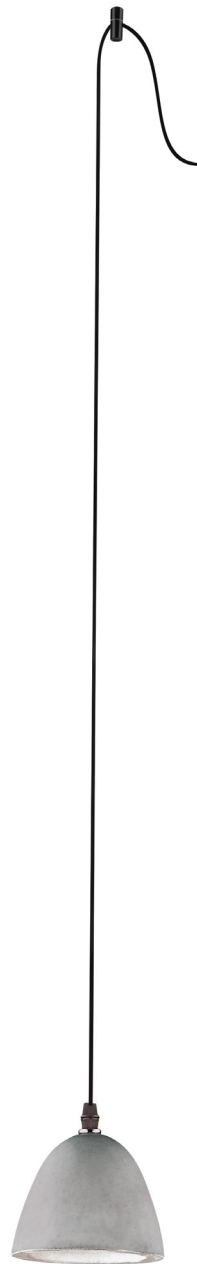

## SUSPENSION LAMP

Metal frame with matt black finish. Concrete diffuser. Oil-4 SP1 model provided with six fixing hooks, 12 meter long cable coated with black fabric and Italian plug that can be applied in place of the ceiling cup.

Code	110462
Item name	OIL-4 SP1 CEMENTO
Insulation class	Class I
IP	20
Power	max 1 x 15W GU10
Bulb / LED included /	
Net Weight	1,490 Kg
Volume	0,0069 m <sup>3</sup>
Base / Hole	ø 1,5 cm